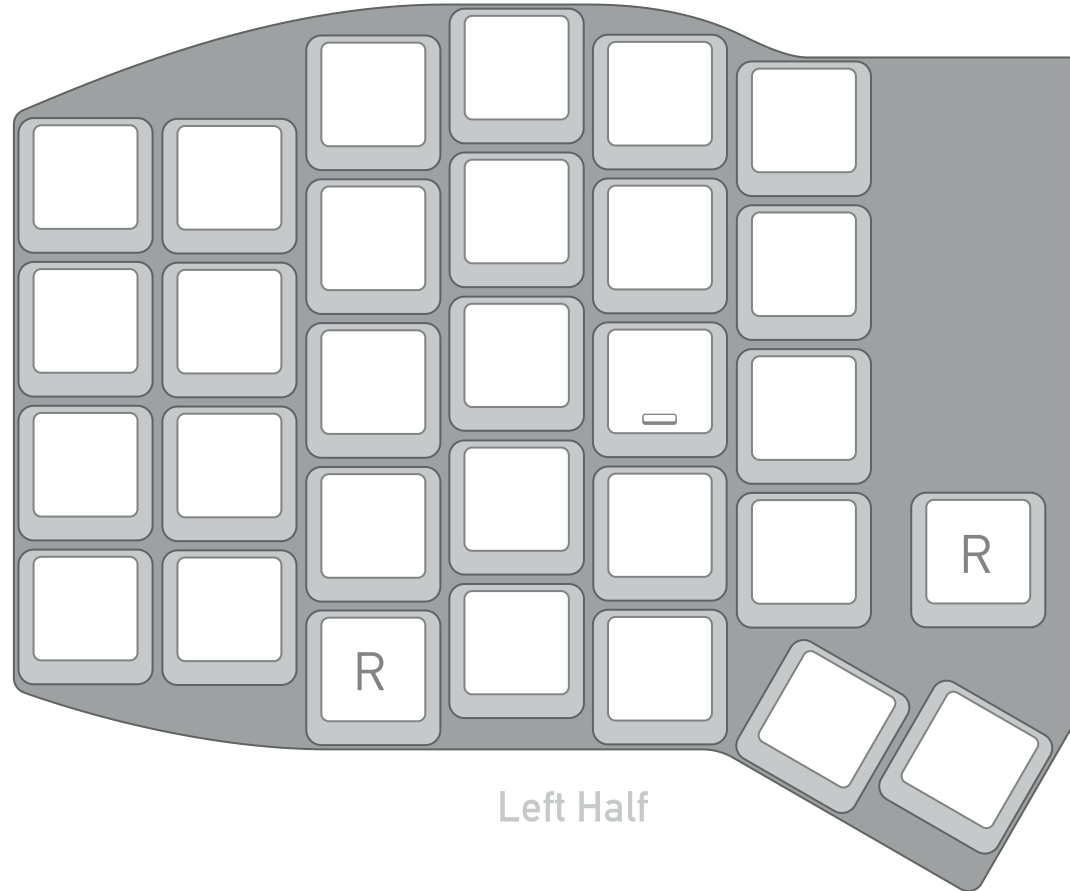

Kimiko Layout Test

BY KEYCAPSSS.COM

Page format: A4

1cm

1inch

141mm

117.5 mm

98.5 mm

Left Half

Grid Spacing = 19mm

Position for a rotary encoder, or switch
(only one encoder per side)

Kimiko Layout Test

BY KEYCAPSSS.COM

Page format: A4

1cm

1inch

141mm

117.5 mm

98.5 mm

Right Half

Grid Spacing = 19mm

Position for a rotary encoder, or switch
(only one encoder per side)