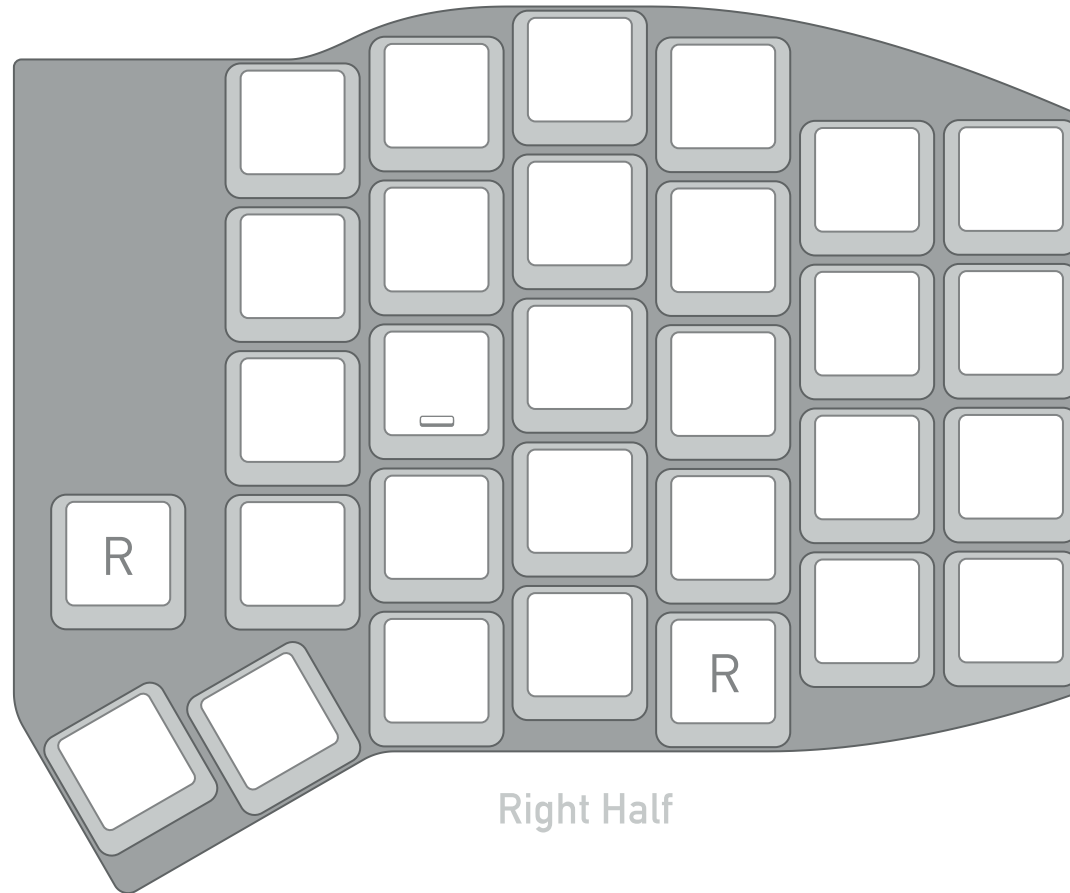

Left Half

Grid Spacing = 19mm

Position for a rotary encoder, or switch
(only one encoder per side)

Kimiko Layout Test

BY KEYCAPSSS.COM

Page format: A4

1cm

1inch

141mm

117.5 mm

98.5 mm

Right Half

Grid Spacing = 19mm

Position for a rotary encoder, or switch
(only one encoder per side)